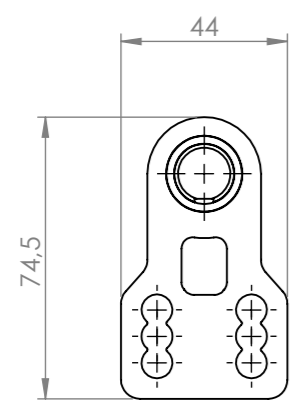

8

7

6

5

4

3

2

1

# KP107A

PIANTONE STERZO M8 X 510mm TIPO CRG

**RIGHETTI RIDOLFI SRL**

Via Molina, 21  
37060, Sona (VR)  
Tel.: +39 0456080905  
email: info@righettiridolfi.com  
web site: righettiridolfi.com

THE TRANSFER AND REPRODUCTION,  
EVEN PARTIAL, OF THIS DRAWING ARE  
PROHIBITED WITHOUT OUR  
AUTHORIZATION.

13/02/2026	
Issue	0
Mass	0.59kg
Scale	1:2
Sheet	1/1

8

7

6

5

4

3

2